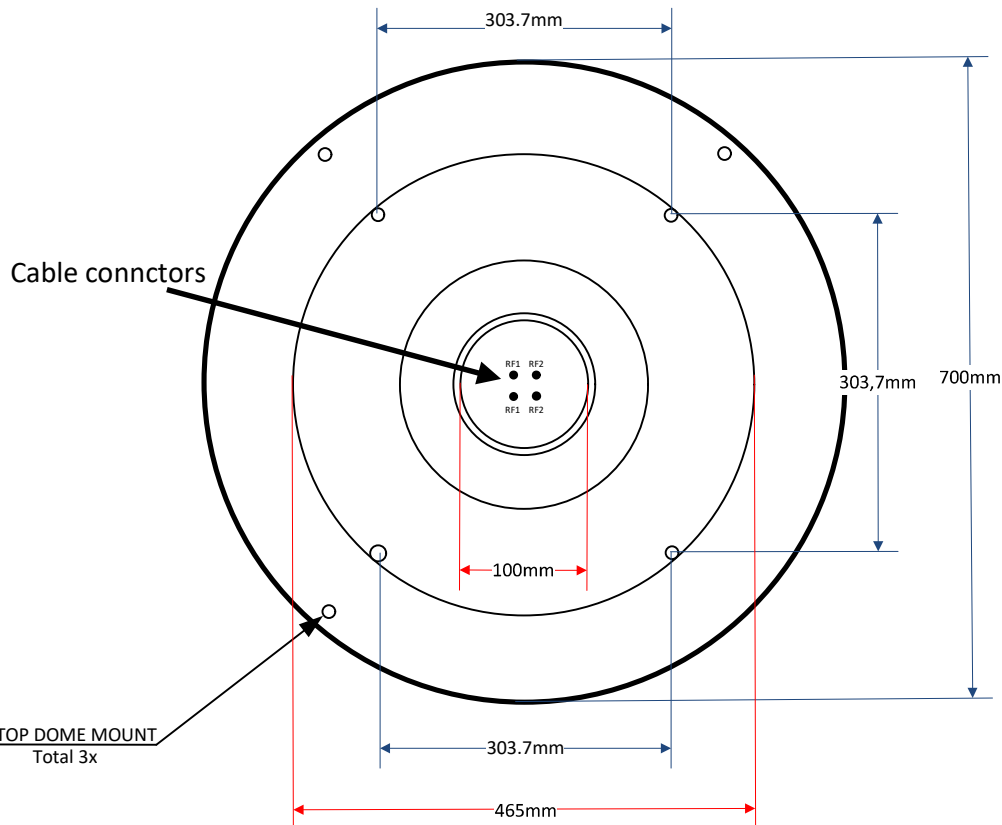

1

2

3

4

5

6

A

B

C

D

A

B

C

D

Note: All suggestions are general. ProNav is not responsible for mounting quality \ result.

Rev.2	A4-format	JRC -Japan Radio Company	System description: Intellian i6PE
		ProNav AS Box 421- 4374 Egersund +47 51 46 43 00 mail@pronav.no	
Drawn by: Preben.S		Date: 24.01.2019	Project:
		Drawing No:	Page:4