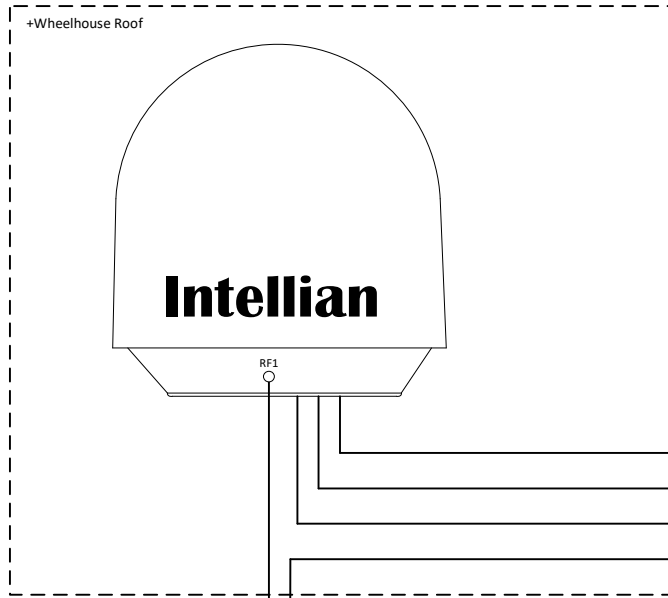

SYSTEM ALT.1

With multiswitch