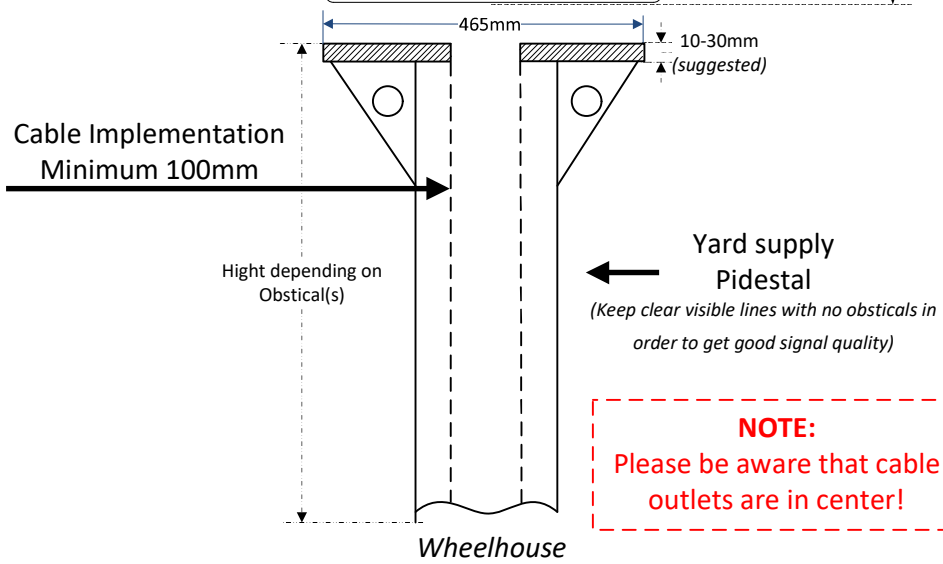

1

2

3

4

5

6

A

B

C

D

A

B

C

D

Note: All suggestions are general. ProNav is not responsible for mounting quality \ result.

Rev.2	A4-format	JRC -Japan Radio Company	System description: Intellian i6PE
		ProNav AS Box 421- 4374 Egersund +47 51 46 43 00 mail@pronav.no	
Drawn by: Preben.S		Date: 24.01.2019	Project:
		Drawing No:	Page:4