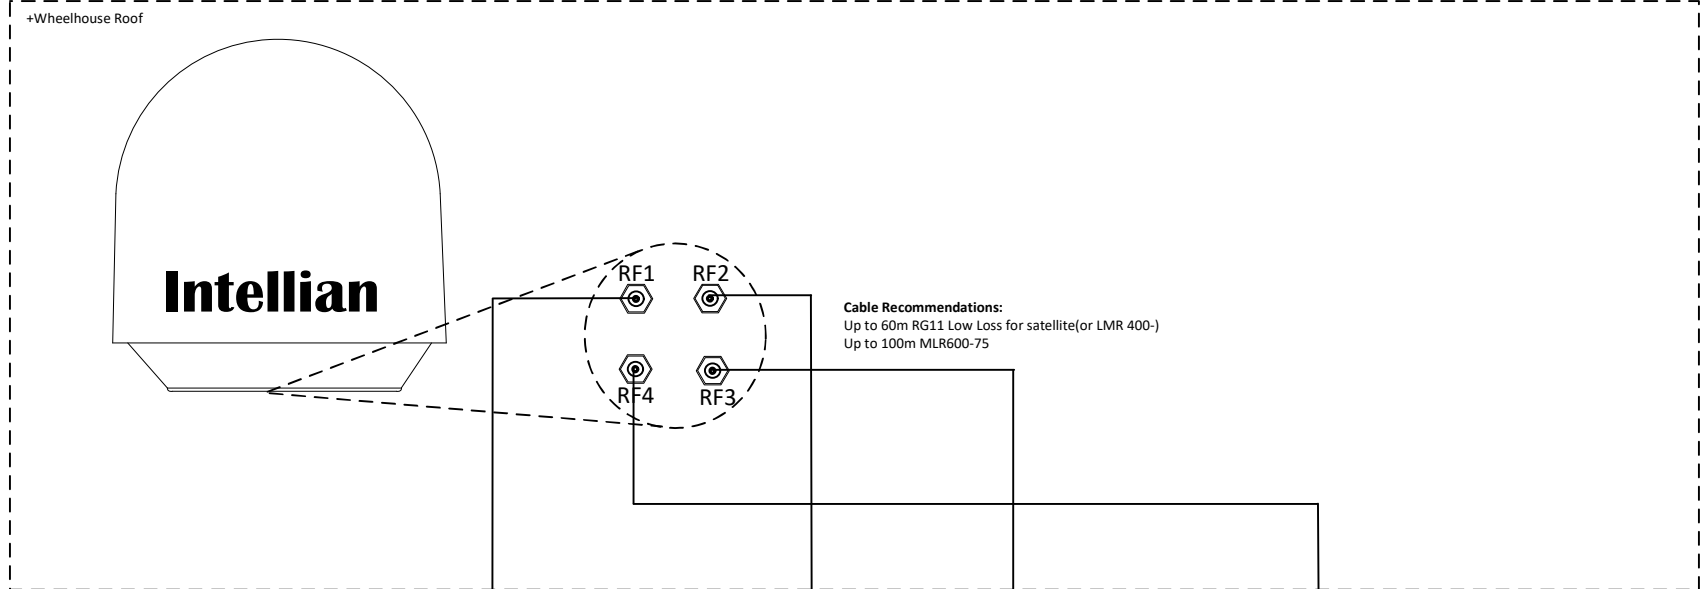

SYSTEM ALT.2

Without multiswitch

Rev.1	A4-format	JRC -Japan Radio Company	System description: I6PE System Overview
		ProNav AS Box 421- 4374 Egersund +47 51 46 43 00 mail@pronav.no	
Drawn by: Preben.S	Date: 19.11.18	Drawing No: INFO	Page:3