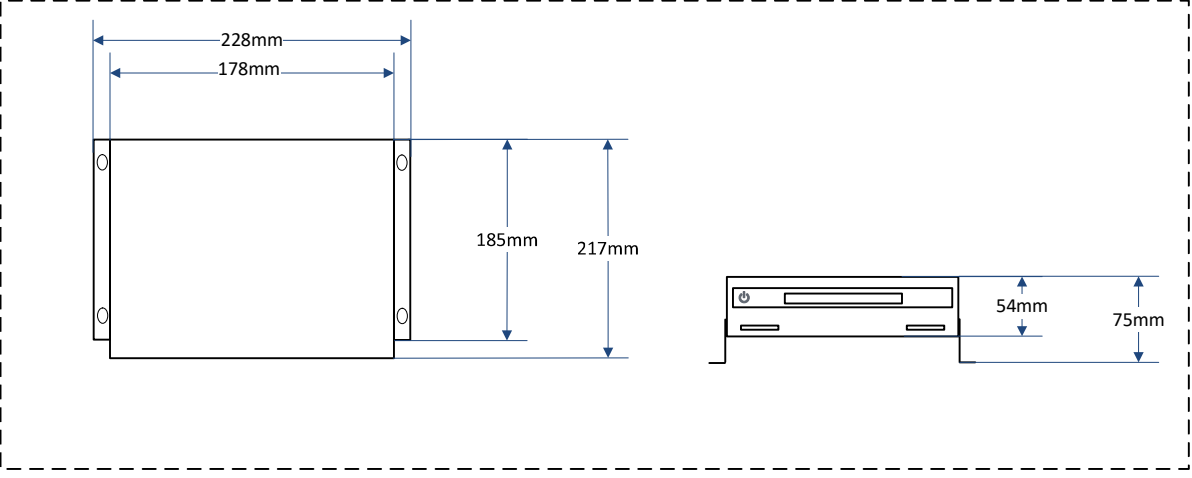

Recommendations:
Up to 60m RG11 Low Loss for satellite(or LMR 400-)
Up to 100m MLR600-75