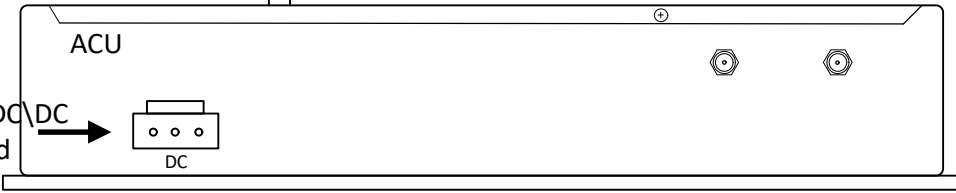

Recommendations:
Up to 60m RG11 Low Loss for satellite(or LMR 400-)
Up to 100m MLR600-75