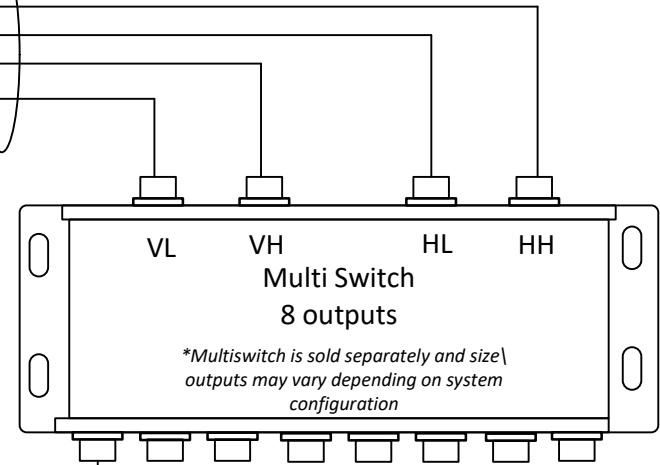

Recommendations:
Up to 60m RG11 Low Loss for satellite(or LMR 400-)
Up to 100m MLR600-75